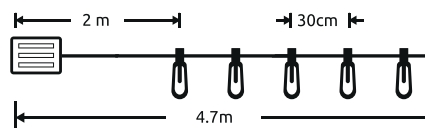

Product name	Modee Lighting LED Solar Decor Lampion DS010 (10pcs/set)
Valid from	2024.04.22.

6 MONTH
GUARANTEE

Order it online! www.smokingacc.hu
Email us: info@smokingacc.hu

PRODUCT DETAILS

Color Mode	Single Color
Material	Plastic
Shape	Lampion
Wattage reference	-
Lumen Output	-
Dimmable	No
Battery replaceable	Yes
Power source	Powered by the Sun
Battery included	1x 1.2V Ni-MH Rechargeable 300mAh AA battery
Modes	On/Off, Flash
Wire	Green wire
Included	-
Dimensions	4.7m wire
Lifetime	6-8h
Worktime	60.000h
IP	IP44

PACKAGING DETAILS

Packaging type	color packaging
Quantity/packaging	1
Size/packaging	200x80x180mm
Quantity/carton	12 set
Size/carton	420x260x380mm

PRODUCT IDENTIFYING

2800K-3200K
ML-DS010
EAN (product): 5999574562517
EAN (carton): 5999574562654